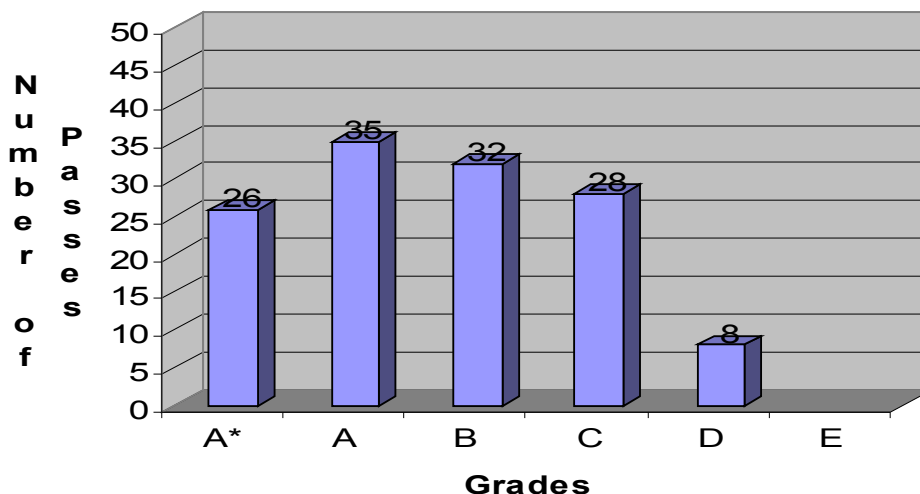

## SACRED HEART SCHOOL GCSE RESULTS 2008

Number of exams taken = 129

Pupils gaining 5 GCSE's A\* - C Grade – 100%

Pupils gaining A\* - A Grades = 46%

These are the results of our top 5 pupils in 2008

Name					Total Points
Amber Dugdale	6 A*	4 A		1 C	596
Hollyanna Marler	6 A*	3 A	1 B		550
Edwina Powell-Bowns	5 A*	3 A	3 B		584
Michelle Oatridge	3 A*	7 A		1 C	578
Isabelle Dale	4 A*	4 A	3 B		578